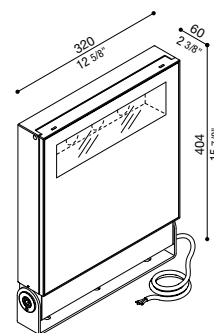

Delta 3 Simmetrico

IP66 IK 08 5J xx7 CE UK ER	LED			COL.	CODE *
	W	LM MAX.	REAL LM MAX.		
	133	20.787	19.332	220-240 V	LL15431WS1□
					LL15431GS1□
					LL15431KS1□
					LL15431BS1□
	133	20.787	19.332	220-240 V DALI	LM15431WS1□
					LM15431GS1□
LM15431KS1□					
LM15431BS1□					
155	23.479	21.835	220-240 V	LL15432WS1□	
				LL15432GS1□	
				LL15432KS1□	
				LL15432BS1□	
155	23.479	21.835	220-240 V DALI	LM15432WS1□	
				LM15432GS1□	
				LM15432KS1□	
				LM15432BS1□	
196	27.799	25.853	220-240 V	LL15433WS1□	
				LL15433GS1□	
				LL15433KS1□	
				LL15433BS1□	
196	27.799	25.853	220-240 V DALI	LM15433WS1□	
				LM15433GS1□	
				LM15433KS1□	
				LM15433BS1□	

* Complete the CODE □ LED COLOUR 5 | 5700K N | 4000K 3 | 3000K 2 | 2700K 1 | 2200K

Versione on-off: cavo 0,7m H05RN-F. Versione DALI: cavo 0,7m H07RN-F. | On-off version cable: 0,7m H05RN-F. Cable DALI version: 0,7m H07RN-F. | Câble version on-off : 0,7m H05RN-F. Câble version DALI : 0,7m H07RN-F. | Cable versión on-off: 0,7m H05RN-F. Cable versión DALI: 0,7m H07RN-F.