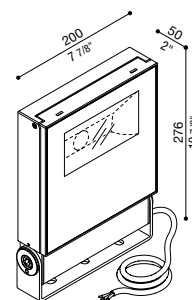

Delta 1 Asimmetrico

IP66 IK 08 5J xx7 CE UK CB	LED			COL.	CODE *
	W	LM MAX.	REAL LM MAX.		
	37	6237	5676	⊕ ✓ 220-240 V	 LL15411WA1□
					 LL15411GA1□
					 LL15411KA1□
					 LL15411BA1□
	37	6237	5676	⊕ ✓ 220-240 V DALI	 LM15411WA1□
					 LM15411GA1□
					 LM15411KA1□
					 LM15411BA1□
	50	7489	6815	⊕ ✓ 220-240 V	 LL15412WA1□
					 LL15412GA1□
					 LL15412KA1□
					 LL15412BA1□
50	7489	6815	⊕ ✓ 220-240 V DALI	 LM15412WA1□	
				 LM15412GA1□	
				 LM15412KA1□	
				 LM15412BA1□	
17	3175	2889	⊕ ✓ 220-240 V (☞)	 LS15411WA1□	
				 LS15411GA1□	
				 LS15411KA1□	
				 LS15411BA1□	
27	4372	3979	⊕ ✓ 220-240 V (☞)	 LS15412WA1□	
				 LS15412GA1□	
				 LS15412KA1□	
				 LS15412BA1□	

* Complete the CODE □ LED COLOUR 5 | 5700K N | 4000K 3 | 3000K 2 | 2700K 1 | 2200K

Versione on-off: cavo 0,7m H05RN-F. Versione DALI: cavo 0,7m H07RN-F. | On-off version cable: 0,7m H05RN-F. Cable DALI version: 0,7m H07RN-F. | Câble version on-off : 0,7m H05RN-F. Câble version DALI : 0,7m H07RN-F. | Cable versión on-off: 0,7m H05RN-F. Cable versión DALI: 0,7m H07RN-F.