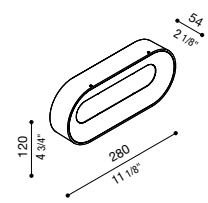

Ross 280

		LED					
IP66 IK 10 20J xx9 CE UK		W	LM	REAL LM		COL.	CODE *
13	1560	895	☐	☑	220-240 V		LL124000☐
							LL124001☐
							LL124002☐
							LL124003☐
							LL124004☐
							LL124005☐
13	1560	895	☐	☑	220-240 V (☉)		LL124006☐
							LL124007☐
							LL124008☐
							LL124009☐
							LL124025☐
							LL124026☐
9	1080	583	☐	☑	220-240 V (3h)		LL124027☐
							LL124028☐
							LL124029☐
							LL124029☐
							LL124030☐
							LL124031☐
13	1560	895	☐	☑	220-240 V (C)		LL124032☐
							LL124033☐
							LL124034☐
							LL124034☐
							LM124000☐
							LM124001☐
13	1560	895	☐	☑	220-240 V DALI		LM124002☐
							LM124003☐
							LM124004☐
							LM124004☐
							LD124000☐
							LD124001☐
13	1560	895	☐	☑	220-240 V PUSH 1-10V		LD124002☐
							LD124003☐
							LD124004☐
							LD124004☐
							LD124004☐
							LD124004☐