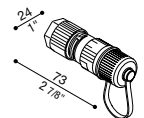

Conector hembra + Tapa ON-OFF

Accesorio no incluido en los productos Rol e In-Rol. Adecuado para cable $\phi 7/13,5$.