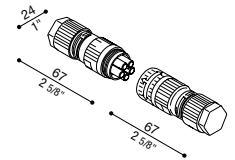

Conector macho/hembra de 5 polos DALI

Accesorio IP66/IP68 para conectar dos productos en serie DALI. Adecuado para cable $\phi 7/13,5$.