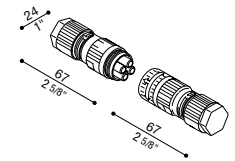

Connettore maschio/femmina 4 poli ON-OFF

Accessorio IP66/IP68 per la connessione di due prodotti in serie on-off. Adatto per cavo $\phi 7/13,5$.

Col. Code

LB156001

4-pin male/female connector ON-OFF

Accessory IP66/IP68 for connecting two products in series on-off. Suitable for $\phi 7/13,5$ cable.

Connecteur mâle/femelle à 4 broches ON-OFF

Accessoire IP66/IP68 pour connecter deux produits en série on-off. Convient pour un câble $\phi 7/13,5$.

Conector macho/hembra de 4 polos ON-OFF

Accesorio IP66/IP68 para conectar dos productos en serie on-off. Adecuado para cable $\phi 7/13,5$.