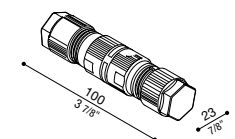

Conector hembra + Tapa DALI

Accesorio no incluido en los productos Rol e In-Rol. Adecuado para cable $\phi 7/13,5$.