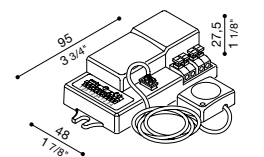

Sensor de Movimiento para Flo

Kit de montaje para sensor de movimiento crepuscular. Apto para las versiones 220-240 V y de emergencia. No compatible con Flo Q 150.