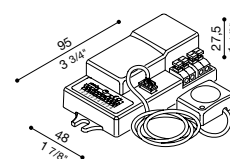

Sensor de Movimiento para Flo

Kit de montaje para sensor de movimiento crepuscular. Apto para las versiones 220-240 V y de emergencia. No compatible con Flo Q 150.

Col.	Code
-	LB1340003