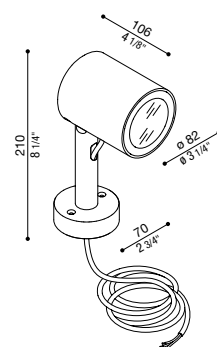

Ago Plus Garden

IP66 IK 07 2J xx5 CE UK	LED			COL.	CODE *
	W	LM	REAL LM		
	20	2200	1560	AC DIRECT	LL12660B
					LL12660G
					LL12660M
					LL12660V
	20	2200	1020	AC DIRECT	LL12661B
					LL12661G
					LL12661M
					LL12661V
	20	2200	1560	24V	LT12660B
					LT12660G
					LT12660M
					LT12660V
20	2200	1020	24V	LT12661B	
				LT12661G	
				LT12661M	
				LT12661V	

* Complete the CODE OPTIC D | Diff. S | 25° M | 40° L | 60 LED COLOUR N | 4000K 3 | 3000K 2 | 2700K 1 | 2200K

Versione Honeycomb non disponibile con ottica D. Cavo versione AC-Direct: 1m H05RN-F 3×1. Cavo versione 24V: 1m H05RN-F 2×0.75. | Optic D not available for Honeycomb version. AC-Direct version cable: 1m H05RN-F 3×1. Cable 24V version: 1m H05RN-F 2×0.75. | Optique D non disponible pour la version Honeycomb. Câble version AC-Direct : 1m H05RN-F 3×1. Câble version 24V : 1m H05RN-F 2×0.75. | La óptica Diff. no está disponible para la versión Honeycomb. Cable versión AC-Direct: 1m H05RN-F 3×1. Cable versión 24V: 1m H05RN-F 2×0.75.