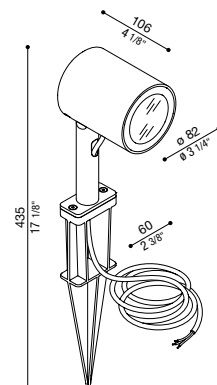

Ago Plus Garden

IP66 IK 07 2J xx5 CE UK	LED			COL.	CODE *
	W	LM	REAL LM		
	20	2200	1560	AC DIRECT	LL12660B
					LL12660G
					LL12660M
					LL12660V
	20	2200	1020	AC DIRECT	LL12661B
					LL12661G
					LL12661M
					LL12661V
	20	2200	1560	24V	LT12660B
					LT12660G
					LT12660M
					LT12660V
20	2200	1020	24V	LT12661B	
				LT12661G	
				LT12661M	
				LT12661V	

* Complete the CODE OPTIC D | Diff. S | 25° M | 40° L | 60 LED COLOUR N | 4000K 3 | 3000K 2 | 2700K 1 | 2200K

Versione Honeycomb non disponibile con ottica D. Cavo versione AC-Direct: 1m H05RN-F 3×1. Cavo versione 24V: 1m H05RN-F 2×0.75. | Optic D not available for Honeycomb version. AC-Direct version cable: 1m H05RN-F 3×1. Cable 24V version: 1m H05RN-F 2×0.75. | Optique D non disponible pour la version Honeycomb. Câble version AC-Direct : 1m H05RN-F 3×1. Câble version 24V : 1m H05RN-F 2×0.75. | La óptica Diff. no está disponible para la versión Honeycomb. Cable versión AC-Direct: 1m H05RN-F 3×1. Cable versión 24V: 1m H05RN-F 2×0.75.