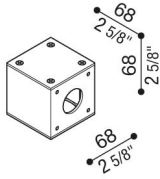

# Adaptateur poteau Still Ø60 Flag

LB140000W

**Lombardo.**