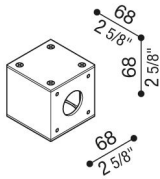

# Adaptateur poteau Still Ø60 Flag

LB140000W

**Lombardo.**