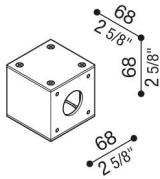

# Adaptateur poteau Still Ø60 Flag

LB140000G

**Lombardo.**