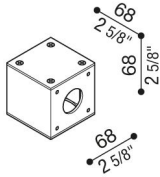

# Adaptateur poteau Still Ø60 Flag

LB140000E

**Lombardo.**