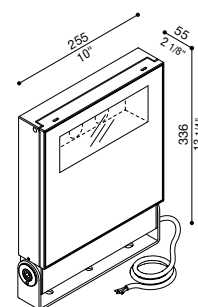

Delta 2 Simmetrico

IP66 IK 08 5J xx7 CE UK EB	LED			COL.	CODE *
	W	LM MAX.	REAL LM MAX.		
	72	12.326	11.463	220-240 V	LL15421WS1□
					LL15421GS1□
					LL15421KS1□
					LL15421BS1□
	72	12.326	11.463	220-240 V DALI	LM15421WS1□
					LM15421GS1□
LM15421KS1□					
LM15421BS1□					
97	14.670	13.643	220-240 V	LL15422WS1□	
				LL15422GS1□	
				LL15422KS1□	
				LL15422BS1□	
97	14.670	13.643	220-240 V DALI	LM15422WS1□	
				LM15422GS1□	
				LM15422KS1□	
				LM15422BS1□	
119	17.260	16.052	220-240 V	LL15423WS1□	
				LL15423GS1□	
				LL15423KS1□	
				LL15423BS1□	
119	17.260	16.052	220-240 V DALI	LM15423WS1□	
				LM15423GS1□	
				LM15423KS1□	
				LM15423BS1□	

* Complete the CODE □ LED COLOUR 5 | 5700K N | 4000K 3 | 3000K 2 | 2700K 1 | 2200K

Versione on-off: cavo 0,7m H05RN-F. Versione DALI: cavo 0,7m H07RN-F. | On-off version cable: 0,7m H05RN-F. Cable DALI version: 0,7m H07RN-F. | Câble version on-off : 0,7m H05RN-F. Câble version DALI : 0,7m H07RN-F. | Cable versión on-off: 0,7m H05RN-F. Cable versión DALI: 0,7m H07RN-F.