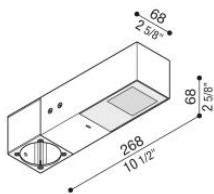

Flag 200 Post

LL14031EW3

Lombardo.

Technical information:

Installation:	Post Ø60
Material:	Aluminium
Finish:	Grey anthracite RAL 7021
Treatment:	Sea Treatment
Diffuser type:	Etched glass
Optics:	Wide
Lamp type:	LED
Energy performance class:	G
Colour temperature:	3000K
CRI:	>80
LB Factor:	L80B20 - 50.000h
Photobiological risk:	RG0
Power consumption (Watt):	10
Lumen:	1350
Real Lumen:	Max 855
Power supply:	☑ integrated
LED:	220-240 V
Circuit breaker	45-56-66-82
B10 - C10 - B16 - C16	
Insulation class:	☐ CL.II
Type of protection:	IP 66
Resistance to breakage:	IK 07 2J xx5
Standards and Marks of Conformity:	CE UK

Supplied with adapter for installation on a standard Ø60 mm post.

Flag 200 Post

LL14031EW3

Lombardo.

LL14031EW3

Lighting simulation:

flag200_post_s

flag200_post_w