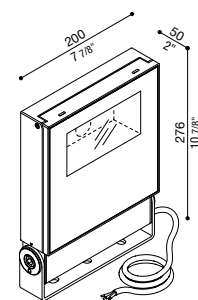

Delta 1 Simmetrico

IP66 IK 08 5J xx7 CE UK	LED			COL.	CODE *	
	W	LM	REAL LM			
	MAX.	MAX.			LL15411WS1□	
	37	6237	5800	220-240 V		LL15411GS1□
						LL15411KS1□
						LL15411BS1□
						LM15411WS1□
	37	6237	5800	220-240 V DALI		LM15411GS1□
						LM15411KS1□
						LM15411BS1□
						LL15412WS1□
	50	7489	6965	220-240 V		LL15412GS1□
						LL15412KS1□
						LL15412BS1□
						LM15412WS1□
	50	7489	6965	220-240 V DALI		LM15412GS1□
						LM15412KS1□
						LM15412BS1□
						LS15411WS1□
	17	3175	2953	220-240 V (☞)		LS15411GS1□
						LS15411KS1□
						LS15411BS1□
						LS15412WS1□
	27	4372	4066	220-240 V (☞)		LS15412GS1□
						LS15412KS1□
						LS15412BS1□

* Complete the CODE □ LED COLOUR 5 | 5700K N | 4000K 3 | 3000K 2 | 2700K 1 | 2200K

Versione on-off: cavo 0,7m H05RN-F. Versione DALI: cavo 0,7m H07RN-F. | On-off version cable: 0,7m H05RN-F. Cable DALI version: 0,7m H07RN-F. | Câble version on-off : 0,7m H05RN-F. Câble version DALI : 0,7m H07RN-F. | Cable versión on-off: 0,7m H05RN-F. Cable versión DALI: 0,7m H07RN-F.