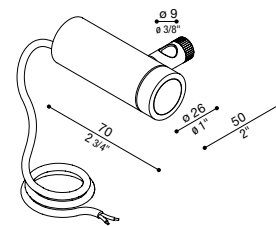

CNC 35 Swing 2.0

IP67 IK 07 2J xx5 CE UK CB	LED			COL.	CODE *
	W	LM	REAL LM		
	2	150	147	24V	LT158310□□
					LT15831E□□
					LT15831K□□
	2	150	97	24V	LT15831H0□□
					LT15831HE□□
					LT15831HK□□

* Complete the CODE OPTIC S | 20° M | 30° L | 45° D | Diff. LED COLOUR N | 4000K 3 | 3000K 2 | 2700K 1 | 2200K

CNC 35 Swing 2.0 Superficie

IP67 IK 07 2J xx5 CE UK CB	LED			COL.	CODE *
	W	LM	REAL LM		
	2	150	147	24V	LT158300□□
					LT15830E□□
					LT15830K□□
	2	150	97	24V	LT15830H0□□
					LT15830HE□□
					LT15830HK□□