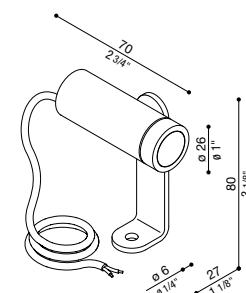

CNC 35 Swing 2.0

IP67 IK 07 2J xx5 CE UK CB	LED			COL.	CODE *
	W	LM	REAL LM		
	2	150	147	24V	LT158310□□
					LT15831E□□
					LT15831K□□
	2	150	97	24V	LT15831H0□□
					LT15831HE□□
					LT15831HK□□

* Complete the CODE OPTIC S | 20° M | 30° L | 45° D | Diff. LED COLOUR N | 4000K 3 | 3000K 2 | 2700K 1 | 2200K

CNC 35 Swing 2.0 Superficie

IP67 IK 07 2J xx5 CE UK CB	LED			COL.	CODE *
	W	LM	REAL LM		
	2	150	147	24V	LT158300□□
					LT15830E□□
					LT15830K□□
	2	150	97	24V	LT15830H0□□
					LT15830HE□□
					LT15830HK□□