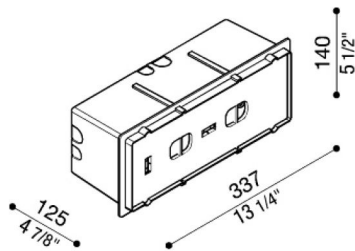

Thermoplastic recess box Stile 330

Lombardo.

LB11540

Generality

Producer: Lombardo S.r.l.
Code: LB11540
Pieces per package: 4

Characteristic

Associated products: Stile 330 Simmetrica

Standards and Marks of Conformity: 

Product description:

Thermoplastic recess box.