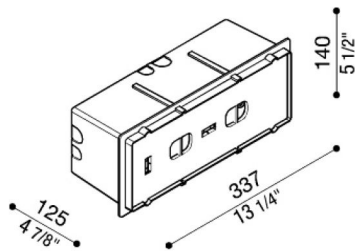

# Thermoplastic recess box Stile 330

**Lombardo.**

LB11540

## Product description:

Thermoplastic recess box.