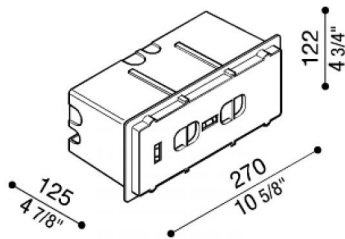

Thermoplastic recess box Stile 260 - Stile Next 260

Lombardo.

LB11530

Generality

Producer:	Lombardo S.r.l.
Code:	LB11530
Pieces per package:	6

Characteristic

Associated products:	Stile 260 Simmetrica, Stile Next 260
----------------------	---

Standards and Marks of Conformity:	CE UK EA
------------------------------------	-------------

Product description:

Thermoplastic recess box.