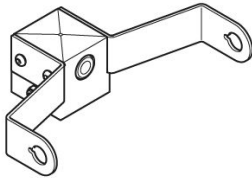

Testapalo Delta 3 per palo Ø60mm

LB154003W

Lombardo.

Generality

Producer: Lombardo S.r.l.
Code: LB154003W
Pieces per package:

Characteristic

Associated products: Delta 3 Asimmetrico,
Delta 3 Simmetrico,
Delta 3 Circular

Standards and Marks of
Conformity:

Product description:

Suitable for single product installation. Not suitable for
Still poles.