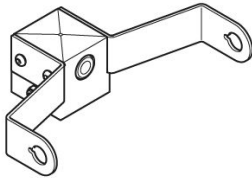

Testapalo Delta 3 per palo Ø60mm

LB154003G

Lombardo.

Generality

Producer: Lombardo S.r.l.
Code: LB154003G
Pieces per package: