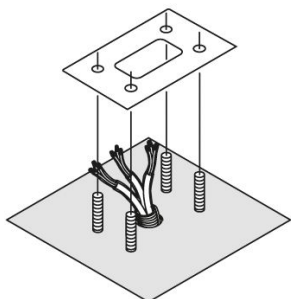

Template and fixing kit for post Stile Next

Lombardo.

LB11255

Generality

Producer: Lombardo S.r.l.
Code: LB11255
Pieces per package: 1

Characteristic

Associated products: Kit 01 - Stile Next Post, Kit 02 - Stile Next Post, Kit 05 - Stile Next Post, Kit 06 - Stile Next Post, Kit 11 - Stile Next Post, Kit 12 - Stile Next Post, Stile Next 503, Stile Next 506L, Stile Next 506L Asimmetrico, Stile Next 503 Asimmetrico

Standards and Marks of Conformity:

Product description:

Template, fixing bolts and small metal parts to secure the post to the ground.