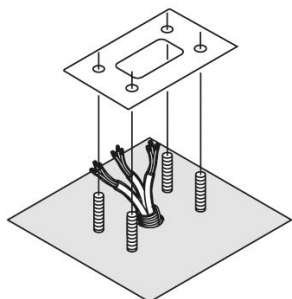

Template and fixing kit for post Stile Next

Lombardo.

LB11255

Generality

Producer: Lombardo S.r.l.
Code: LB11255
Pieces per package: 1

Characteristic

Associated products: Kit 01 - Stile Next Post, Kit 02 - Stile Next Post, Kit 05 - Stile Next Post, Kit 06 - Stile Next Post, Kit 11 - Stile Next Post, Kit 12 - Stile Next Post, Stile Next 503, Stile Next 506L, Stile Next 506L Asimmetrico, Stile Next 503 Asimmetrico

Standards and Marks of Conformity:

Product description:

Template, fixing bolts and small metal parts to secure the post to the ground.