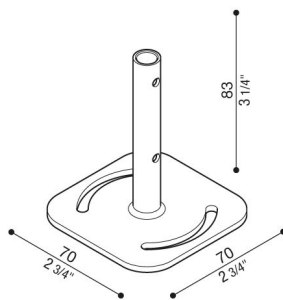

Steel base for Linfa and Flora

Lombardo.

LB1490004

Generality

Producer: Lombardo S.r.l.
Code: LB1490004
Pieces per package:

Characteristic

Associated products: Linfa 120, Linfa 80, Linfa I 120, Linfa I 80, Linfa O 120, Linfa O 80, Flora 120, Flora 160

Standards and Marks of Conformity:

Product description:

Steel base for surface installation of Linfa (one piece) or Flora (one piece).