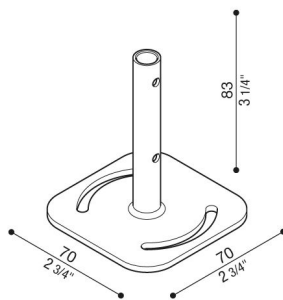

# Steel base for Linfa and Flora

**Lombardo.**

LB1490004

## Product description:

Steel base for surface installation of Linfa (one piece) or Flora (one piece).