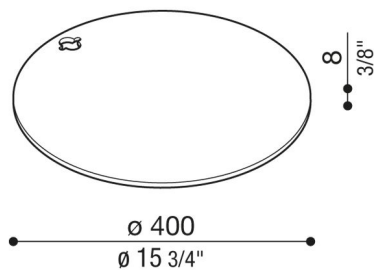

Steel base for Hasta

LB1510011

Lombardo.

Generality

Producer: Lombardo S.r.l.
Code: LB1510011
Pieces per package:

Characteristic

Associated products: Hasta, Hasta R

Standards and Marks of Conformity: 

Product description:

Suitable for Hasta and Hasta R.
Weight: 8kg