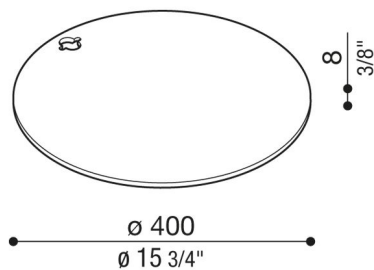

# Steel base for Hasta

LB1510011

**Lombardo.**

## Product description:

Suitable for Hasta and Hasta R.  
Weight: 8kg