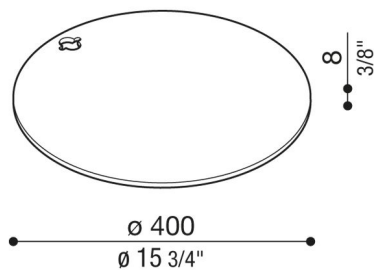

# Steel base for Hasta

LB1510010

**Lombardo.**

## Product description:

Suitable for Hasta and Hasta R.  
Weight: 8kg