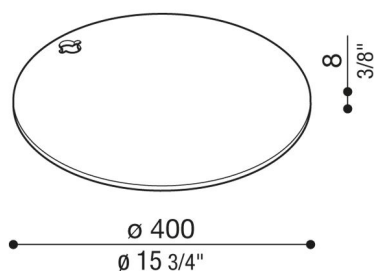

Steel base for Hasta

LB1510010

Lombardo.

Generality

Producer: Lombardo S.r.l.
Code: LB1510010
Pieces per package:

Characteristic

Associated products: Hasta, Hasta R

Standards and Marks of Conformity: 

Product description:

Suitable for Hasta and Hasta R.
Weight: 8kg