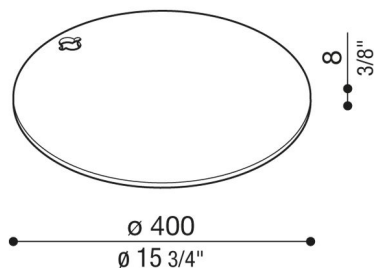

Steel base for Hasta

LB1510010

Lombardo.

Generality

Producer: Lombardo S.r.l.
Code: LB1510010
Pieces per package:

Characteristic

Associated products: Hasta, Hasta R

Standards and Marks of Conformity: 

Product description:

Suitable for Hasta and Hasta R.
Weight: 8kg