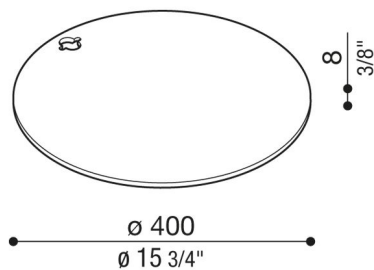

# Steel base for Hasta

LB1510009

**Lombardo.**

## Product description:

Suitable for Hasta and Hasta R.  
Weight: 8kg