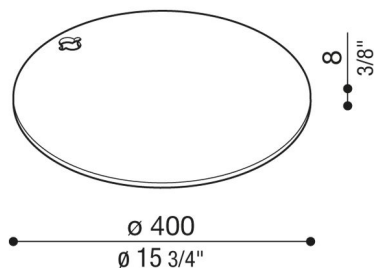

Steel base for Hasta

LB1510009

Lombardo.

Generality

Producer: Lombardo S.r.l.
Code: LB1510009
Pieces per package:

Characteristic

Associated products: Hasta, Hasta R

Standards and Marks of Conformity: 

Product description:

Suitable for Hasta and Hasta R.
Weight: 8kg