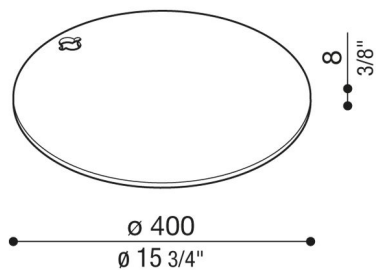

# Steel base for Hasta

LB1510009

**Lombardo.**

## Product description:

Suitable for Hasta and Hasta R.  
Weight: 8kg