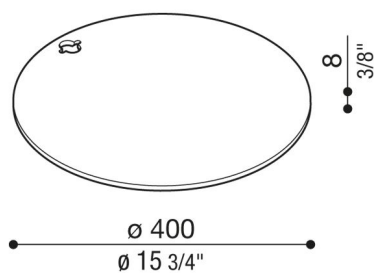

Steel base for Hasta

LB1510008

Lombardo.

Generality

Producer: Lombardo S.r.l.
Code: LB1510008
Pieces per package:

Characteristic

Associated products: Hasta, Hasta R

Standards and Marks of Conformity: 

Product description:

Suitable for Hasta and Hasta R.
Weight: 8kg