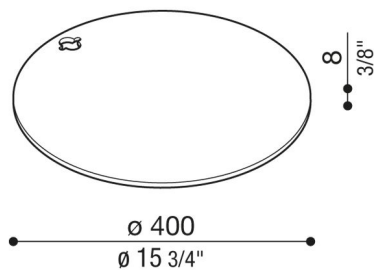

# Steel base for Hasta

LB1510008

**Lombardo.**

## Product description:

Suitable for Hasta and Hasta R.  
Weight: 8kg