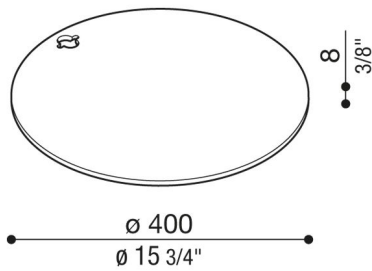

Steel base for Hasta

LB1510008

Lombardo.

Generality

Producer: Lombardo S.r.l.
Code: LB1510008
Pieces per package:

Characteristic

Associated products: Hasta, Hasta R

Standards and Marks of Conformity: 

Product description:

Suitable for Hasta and Hasta R.
Weight: 8kg