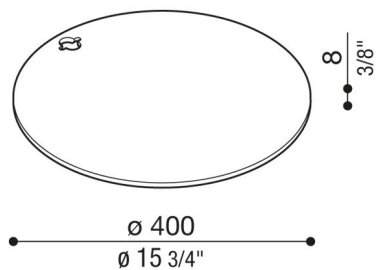

# Steel base for Hasta

LB1510007

**Lombardo.**

## Product description:

Suitable for Hasta and Hasta R.  
Weight: 8kg