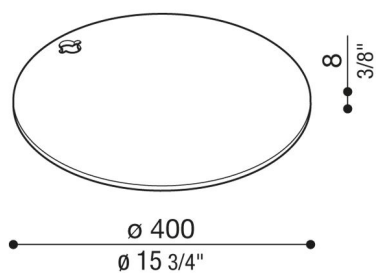

Steel base for Hasta

LB1510007

Lombardo.

Generality

Producer: Lombardo S.r.l.
Code: LB1510007
Pieces per package:

Characteristic

Associated products: Hasta, Hasta R

Standards and Marks of Conformity: 

Product description:

Suitable for Hasta and Hasta R.
Weight: 8kg