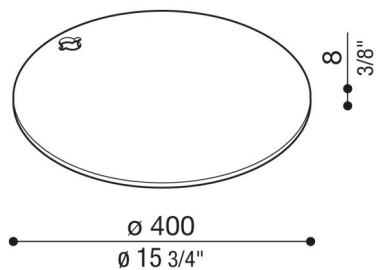

Steel base for Hasta

LB1510007

Lombardo.

Generality

Producer: Lombardo S.r.l.
Code: LB1510007
Pieces per package:

Characteristic

Associated products: Hasta, Hasta R

Standards and Marks of Conformity: 

Product description:

Suitable for Hasta and Hasta R.
Weight: 8kg