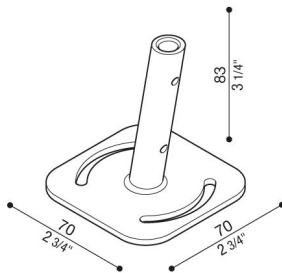

Steel base 10° for Linfa

LB1490001

Lombardo.

Generality

Installation:	Ground
Producer:	Lombardo S.r.l.
Code:	LB1490001
Pieces per package:	

Characteristic

Associated products:	Linfa 80, Linfa 120, Linfa O 80, Linfa O 120, Linfa I 120, Linfa I 80
----------------------	---

Standards and Marks of Conformity:

Product description:

Steel base for surface installation of Linfa (one piece). Tilt 10°.