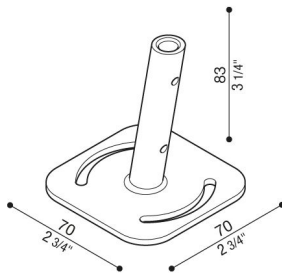

# Steel base 10° for Linfa

LB1490001

**Lombardo.**

## Product description:

Steel base for surface installation of Linfa (one piece). Tilt 10°.