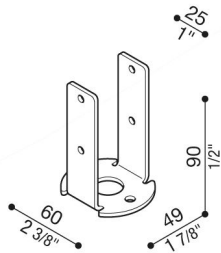

Retractable plate base

LB1130006

Lombardo.

Generality

Producer:	Lombardo S.r.l.
Code:	LB1130006
Pieces per package:	1

Characteristic

Associated products:	Trend 110, Lula, Lula UP, Trend 60 Blade, Trend 60, Trend U&D 60 Doppio Blade, Airy Plus Ovale 300, Line 220, Airy ovale 300, Line 220 Zero, Line 330, Airy Plus Tonda 300, Airy Tonda 300, Green, Airy Plus Top Ovale 300, Airy Plus Top Tonda 300, Airy Top Ovale 300, Airy Top Tonda 300, Line Down, Line
----------------------	--

Standards and Marks of Conformity:

Product description:

Alternative solution to the usual burial or to the post base using a retractable fixing bracket.

The post is inserted in the 3mm pre-drilled bracket made of hot-dip zinc-coated metal.

Accessory not suitable for posts higher than 1500mm.