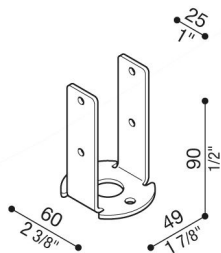

Retractable plate base

LB1130006

Lombardo.

Generality

Producer:	Lombardo S.r.l.
Code:	LB1130006
Pieces per package:	1

Characteristic

Associated products:	Trend 110, Lula, Lula UP, Trend 60 Blade, Trend 60, Trend U&D 60 Doppio Blade, Airy Plus Ovale 300, Line 220, Airy ovale 300, Line 220 Zero, Line 330, Airy Plus Tonda 300, Airy Tonda 300, Green, Airy Plus Top Ovale 300, Airy Plus Top Tonda 300, Airy Top Ovale 300, Airy Top Tonda 300, Line Down, Line
----------------------	--

Standards and Marks of Conformity:

Product description:

Alternative solution to the usual burial or to the post base using a retractable fixing bracket.

The post is inserted in the 3mm pre-drilled bracket made of hot-dip zinc-coated metal.

Accessory not suitable for posts higher than 1500mm.