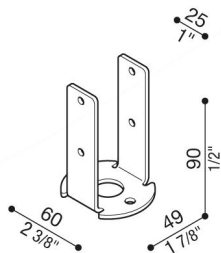

Retractable plate base

LB1130006

Lombardo.

Generality

Producer:	Lombardo S.r.l.
Code:	LB1130006
Pieces per package:	1

Characteristic

Associated products:	Lula UP, Trend 110, Lula, Trend U&D 60 Doppio Blade, Trend 60, Trend 60 Blade, Airy Plus Ovale 300, Line 220, Line 220 Zero, Line 330, Airy ovale 300, Airy Tonda 300, Airy Plus Tonda 300, Line Down, Line, Airy Plus Top Ovale 300, Airy Plus Top Tonda 300, Airy Top Ovale 300, Airy Top Tonda 300, Green
----------------------	--

Standards and Marks of Conformity:

Product description:

Alternative solution to the usual burial or to the post base using a retractable fixing bracket.

The post is inserted in the 3mm pre-drilled bracket made of hot-dip zinc-coated metal.

Accessory not suitable for posts higher than 1500mm.