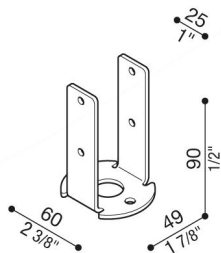

Retractable plate base

LB1130006

Lombardo.

Generality

Producer:	Lombardo S.r.l.
Code:	LB1130006
Pieces per package:	1

Characteristic

Associated products:	Lula UP, Trend 110, Lula, Trend U&D 60 Doppio Blade, Trend 60, Trend 60 Blade, Airy Plus Ovale 300, Line 220, Line 220 Zero, Line 330, Airy ovale 300, Airy Tonda 300, Airy Plus Tonda 300, Line Down, Line, Airy Plus Top Ovale 300, Airy Plus Top Tonda 300, Airy Top Ovale 300, Airy Top Tonda 300, Green
----------------------	--------------------------------------------------------------------------------------------------------------------------------------------------------------------------------------------------------------------------------------------------------------------------------------------------------------

Standards and Marks of Conformity:

Product description:

Alternative solution to the usual burial or to the post base using a retractable fixing bracket.

The post is inserted in the 3mm pre-drilled bracket made of hot-dip zinc-coated metal.

Accessory not suitable for posts higher than 1500mm.