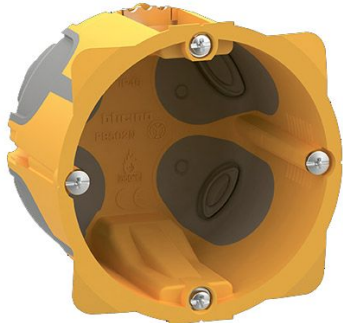

Recess Plasterboard wall Box 502

Lombardo.

LB11693

Generality

Producer:	Lombardo S.r.l.
Code:	LB11693
Pieces per package:	1

Characteristic

Associated products:	Pin T, Pin T Asimmetrico, Pin Q, Pin Q Asimmetrico
----------------------	---

Standards and Marks of Conformity:	CE UK EA
------------------------------------	-------------

Product description:

If used for PIN installation, the product will be detached from the wall by approximately 2mm.