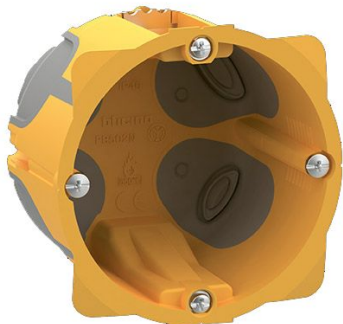

Recess Plasterboard wall Box 502

Lombardo.

LB11693

Generality

Producer:	Lombardo S.r.l.
Code:	LB11693
Pieces per package:	1

Characteristic

Associated products:	Pin T, Pin T Asimmetrico, Pin Q, Pin Q Asimmetrico
----------------------	---

Standards and Marks of Conformity:	CE UK EA
------------------------------------	-------------

Product description:

If used for PIN installation, the product will be detached from the wall by approximately 2mm.