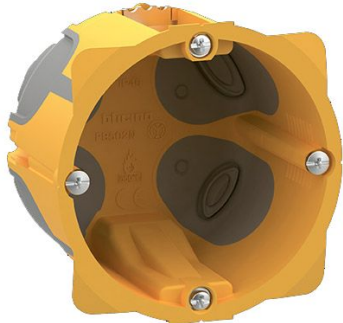

Recess Plasterboard wall Box 502

Lombardo.

LB11693

Generality

Producer: Lombardo S.r.l.
Code: LB11693
Pieces per package: 1

Characteristic

Associated products: Pin T, Pin T Asimmetrico,
Pin Q, Pin Q Asimmetrico

Standards and Marks of Conformity: 

Product description:

If used for PIN installation, the product will be detached from the wall by approximately 2mm.