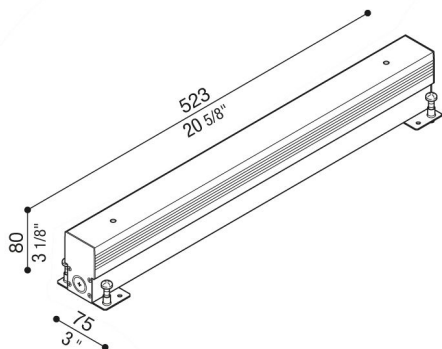

# Recess box RNC 520

LB1380002

**Lombardo.**

## Product description:

Aluminium recessed box.