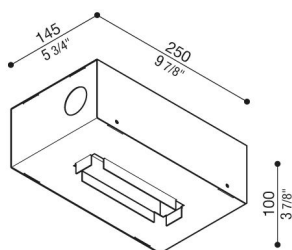

Recess box Kura x5

LB1470004

Lombardo.

Generality

Producer: Lombardo S.r.l.
Code: LB1470004
Pieces per package:

Characteristic

Associated products: Kura X5

Standards and Marks of Conformity: 

Product description:

Recessed box for concrete castings.