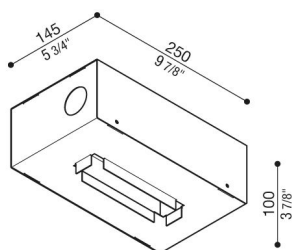

# Recess box Kura x5

LB1470004

**Lombardo.**

## Product description:

Recessed box for concrete castings.