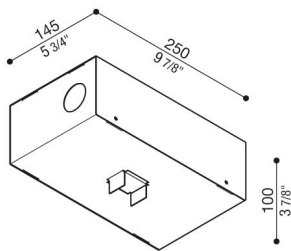

Recess box Kura X1

LB1470002

Lombardo.

Generality

Producer: Lombardo S.r.l.
Article Code: LB1470002
Pieces per package:

Characteristic

Associated products: Kura X1

Standards and Marks of Conformity: 

Product description:

Recessed box for concrete castings.