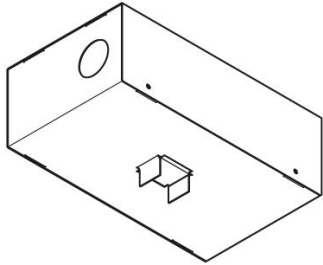

Recess box Kura X1

LB1470002

Lombardo.

Generality

Producer: Lombardo S.r.l.
Article Code: LB1470002
Pieces per package:

Characteristic

Associated products: Kura X1

Standards and Marks of Conformity: 

Product description:

Recessed box for concrete castings.