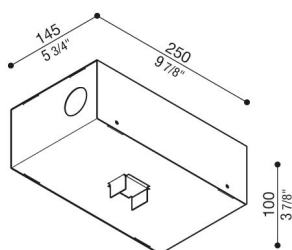

# Recess box Kura x1

LB1470002

**Lombardo.**

## Product description:

Recessed box for concrete castings.