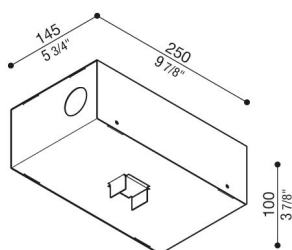

Recess box Kura x1

LB1470002

Lombardo.

Generality

Producer: Lombardo S.r.l.
Code: LB1470002
Pieces per package:

Characteristic

Associated products: Kura X1

Standards and Marks of Conformity: 

Product description:

Recessed box for concrete castings.