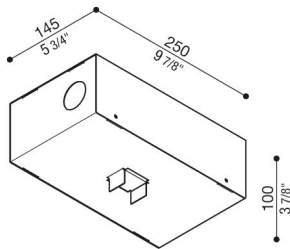

Recess box Kura X1

LB1470002

Lombardo.

Generality

Producer: Lombardo S.r.l.
Code: LB1470002
Pieces per package:

Characteristic

Associated products: Kura X1

Standards and Marks of Conformity: 

Product description:

Recessed box for concrete castings.