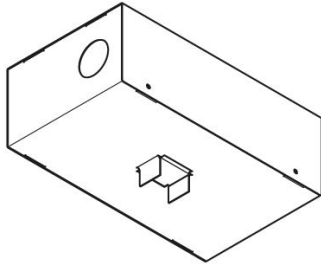

Recess box Kura X1

LB1470002

Lombardo.

Generality

Producer: Lombardo S.r.l.
Code: LB1470002
Pieces per package:

Characteristic

Associated products: Kura X1

Standards and Marks of Conformity: 

Product description:

Recessed box for concrete castings.