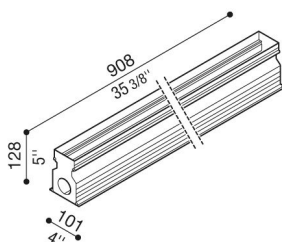

Recess box In-Rol 900

LB156090

Lombardo.

Generality

Producer: Lombardo S.r.l.
Code: LB156090
Pieces per package:

Characteristic

Associated products: In-Rol 900

Standards and Marks of
Conformity: