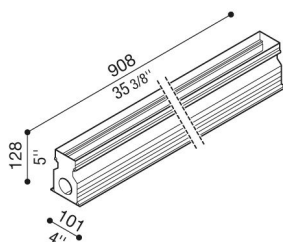

Recess box In-Rol 900

LB156090

Lombardo.

Generality

Producer: Lombardo S.r.l.
Code: LB156090
Pieces per package:

Characteristic

Associated products: In-Rol 900

Standards and Marks of
Conformity: