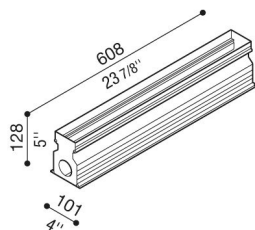

Recess box In-Rol 600

LB156060

Lombardo.

Generality

Producer: Lombardo S.r.l.
Code: LB156060
Pieces per package:

Characteristic

Associated products: In-Rol 600

Standards and Marks of Conformity: