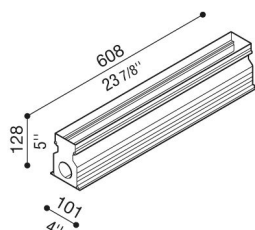

Recess box In-Rol 600

LB156060

Lombardo.

Generality

Producer: Lombardo S.r.l.
Code: LB156060
Pieces per package:

Characteristic

Associated products: In-Rol 600

Standards and Marks of Conformity: