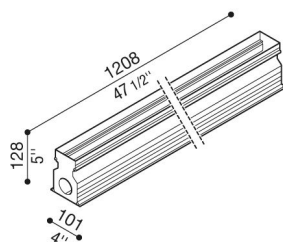

Recess box In-Rol 1200

LB156012

Lombardo.

Generality

Producer: Lombardo S.r.l.
Code: LB156012
Pieces per package:

Characteristic

Associated products: In-Rol 1200

Standards and Marks of Conformity: