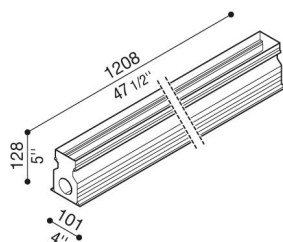

Recess box In-Rol 1200

LB156012

Lombardo.

Generality

Producer: Lombardo S.r.l.
Code: LB156012
Pieces per package:

Characteristic

Associated products: In-Rol 1200

Standards and Marks of
Conformity: