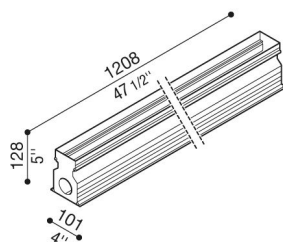

Recess box In-Rol 1200

LB156012

Lombardo.

Generality

Producer: Lombardo S.r.l.
Article Code: LB156012
Pieces per package:

Characteristic

Associated products: In-Rol 1200

Standards and Marks of
Conformity: