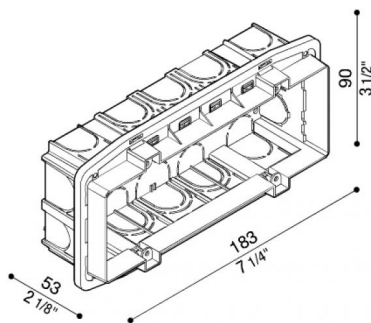

Recess Box 506L

LB11680

Lombardo.

Generality

Producer: Lombardo S.r.l.
Code: LB11680
Pieces per package: 1

Characteristic

Associated products: Stile Next 506L
Asimmetrico Orizzontale,
Fix 506, Stile Next 506L,
Stile Next 506L
Asimmetrico, Tape 220