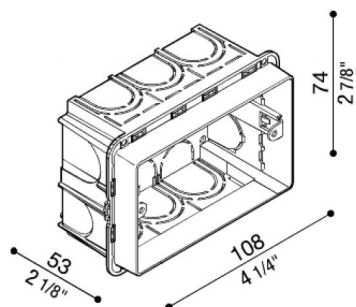

Recess Box 503

LB11660

Lombardo.

Generality

Producer: Lombardo S.r.l.
Code: LB11660
Pieces per package: 15

Characteristic

Associated products: Fix 503, Koi 110, Koi 120, Koi 220, Tape 140, Tape 220, Stile Next 503, Stile Next 503 Asimmetrico