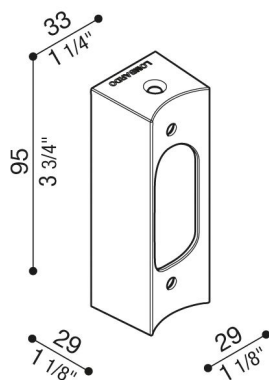

Painted Ago Applique base

LB1262005

Lombardo.

Generality

| | |
|---------------------|------------------------------|
| Producer: | Lombardo S.r.l. |
| Design: | Design by Michele Pellegrini |
| Code: | LB1262005 |
| Pieces per package: | 1 |