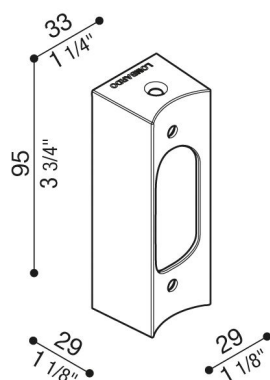

# Painted Ago Applique base

LB1262005

**Lombardo.**

## Generality

Producer:	Lombardo S.r.l.
Design:	Design by Michele Pellegrini
Code:	LB1262005
Pieces per package:	1