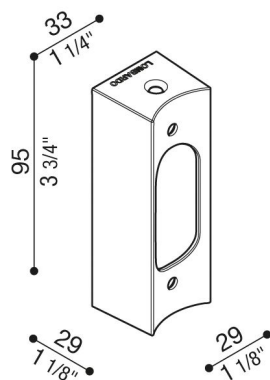

Painted Ago Applique base

LB1262005

Lombardo.

Generality

Producer:	Lombardo S.r.l.
Design:	Design by Michele Pellegrini
Code:	LB1262005
Pieces per package:	1

Characteristic

Associated products:	Ago Applique, Ago Applique U&D
----------------------	--------------------------------