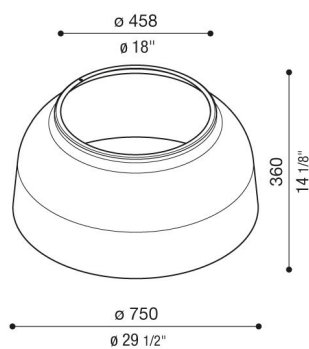

Metal cover for Beta

LB160003W

Lombardo.

Generality

Producer: Lombardo S.r.l.
Code: LB160003W
Pieces per package:

Characteristic

Associated products: Beta 2, Beta 4

Standards and Marks of Conformity: