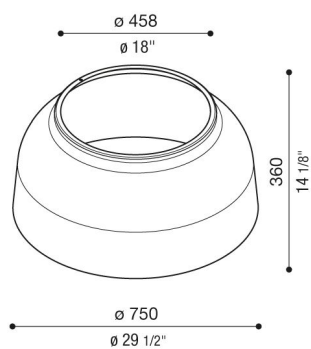

Metal cover for Beta

LB160003W

Lombardo.

Generality

Producer: Lombardo S.r.l.
Code: LB160003W
Pieces per package:

Characteristic

Associated products: Beta 2, Beta 4

Standards and Marks of Conformity: