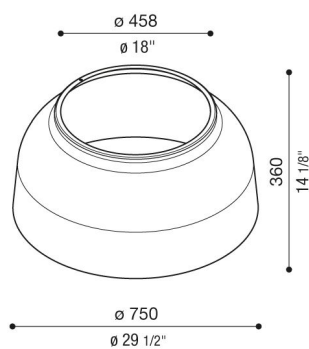

Metal cover for Beta

LB160003K

Lombardo.

Generality

Producer: Lombardo S.r.l.
Code: LB160003K
Pieces per package:

Characteristic

Associated products: Beta 2, Beta 4

Standards and Marks of Conformity: