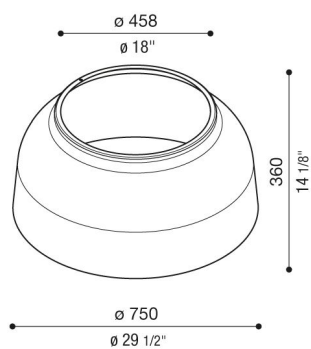

Metal cover for Beta

LB160003K

Lombardo.

Generality

Producer: Lombardo S.r.l.
Code: LB160003K
Pieces per package:

Characteristic

Associated products: Beta 2, Beta 4

Standards and Marks of Conformity: