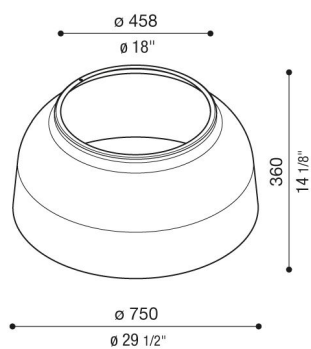

Metal cover for Beta

LB160003G

Lombardo.

Generality

Producer: Lombardo S.r.l.
Code: LB160003G
Pieces per package:

Characteristic

Associated products: Beta 2, Beta 4

Standards and Marks of Conformity: