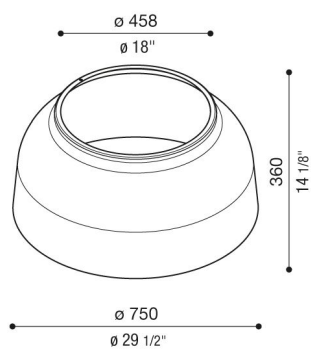

# Metal cover for Beta

LB160003B

**Lombardo.**