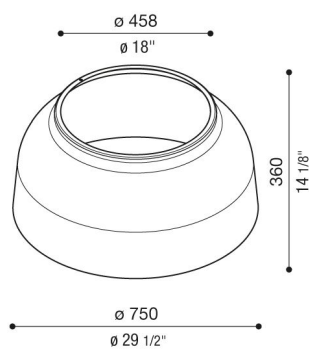

# Metal cover for Beta

LB160003B

**Lombardo.**