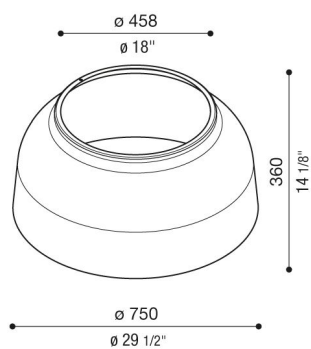

Metal cover for Beta

LB160003B

Lombardo.

Generality

Producer: Lombardo S.r.l.
Code: LB160003B
Pieces per package:

Characteristic

Associated products: Beta 2, Beta 4

Standards and Marks of Conformity: