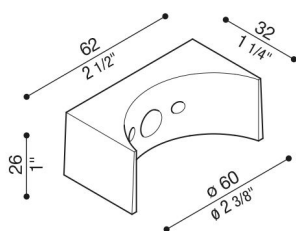

# Lula adapter for Still Post Ø 60

LB153000W

**Lombardo.**