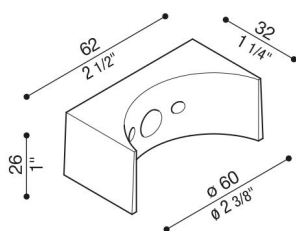

Lula adapter for Still Post Ø 60

LB153000W

Lombardo.

Generality

Producer: Lombardo S.r.l.
Code: LB153000W
Pieces per package:

Characteristic

Associated products: Lula, Lula UP

Standards and Marks of Conformity: