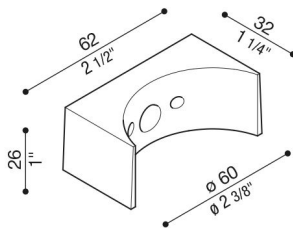

Lula adapter for Still Post Ø 60

LB153000K

Lombardo.

Generality

Producer: Lombardo S.r.l.
Code: LB153000K
Pieces per package:

Characteristic

Associated products: Lula, Lula UP

Standards and Marks of Conformity: