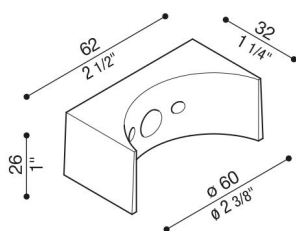

# Lula adapter for Still Post Ø 60

LB153000K

**Lombardo.**