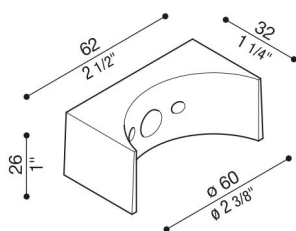

Lula adapter for Still Post Ø 60

LB153000K

Lombardo.

Generality

Producer: Lombardo S.r.l.
Code: LB153000K
Pieces per package:

Characteristic

Associated products: Lula, Lula UP

Standards and Marks of Conformity: