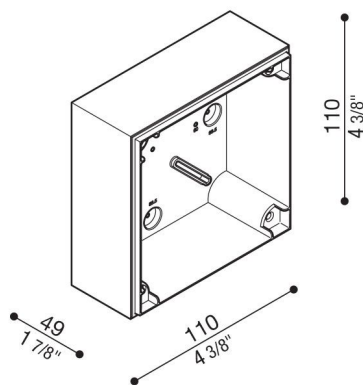

# Junction box Kobo

LB1300005

**Lombardo.**

## Product description:

Junction box for wall mounting (not recess).  
Suitable for installation on standard boxes 502 and 503.  
Polycarbonate body complete with drilling template for  
standard tube  $\varnothing 16-20$  mm.