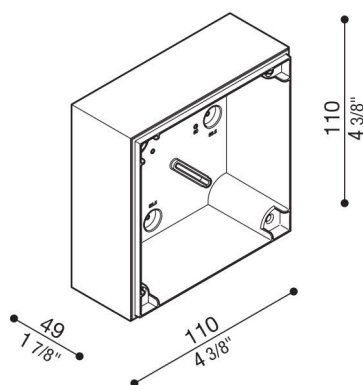

Junction box Kobo

LB1300005

Lombardo.

Generality

Producer:	Lombardo S.r.l.
Code:	LB1300005
Pieces per package:	1

Characteristic

Associated products:	Kobo 110, Kobo 110 BK, Kobo 110 Code
----------------------	---

Standards and Marks of
Conformity:

Product description:

Junction box for wall mounting (not recess).
Suitable for installation on standard boxes 502 and 503.
Polycarbonate body complete with drilling template for
standard tube $\varnothing 16-20$ mm.