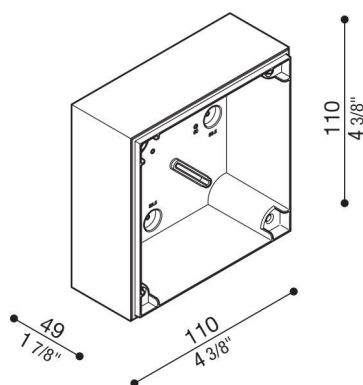

# Junction box Kobo

LB1300005

**Lombardo.**

## Product description:

Junction box for wall mounting (not recess).  
Suitable for installation on standard boxes 502 and 503.  
Polycarbonate body complete with drilling template for  
standard tube  $\varnothing 16-20$  mm.