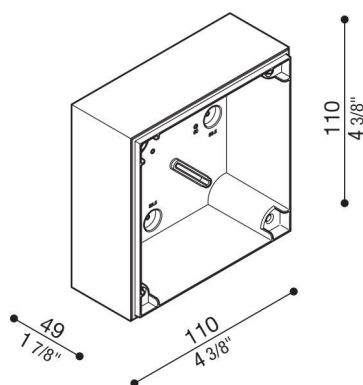

Junction box Kobo

LB1300005

Lombardo.

Generality

Producer:	Lombardo S.r.l.
Article Code:	LB1300005
Pieces per package:	1

Characteristic

Associated products:	Kobo 110, Kobo 110 BK, Kobo 110 Code
----------------------	---

Standards and Marks of
Conformity:

Product description:

Junction box for wall mounting (not recess).
Suitable for installation on standard boxes 502 and 503.
Polycarbonate body complete with drilling template for
standard tube $\varnothing 16-20$ mm.