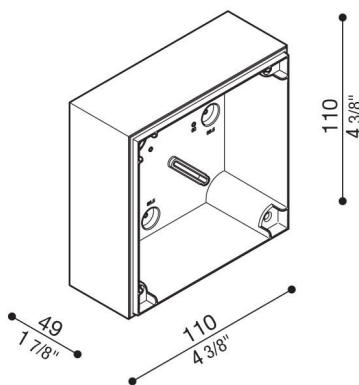

# Junction box Kobo

LB1300004

**Lombardo.**

## Product description:

Junction box for wall mounting (not recess).  
Suitable for installation on standard boxes 502 and 503.  
Polycarbonate body complete with drilling template for  
standard tube  $\varnothing 16-20$  mm.