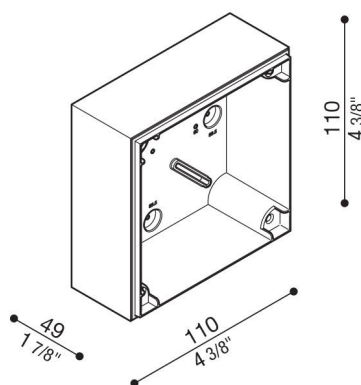

Junction box Kobo

LB1300004

Lombardo.

Generality

Producer:	Lombardo S.r.l.
Code:	LB1300004
Pieces per package:	1

Characteristic

Associated products:	Kobo 110, Kobo 110 BK, Kobo 110 Code
----------------------	---

Standards and Marks of
Conformity:

Product description:

Junction box for wall mounting (not recess).
Suitable for installation on standard boxes 502 and 503.
Polycarbonate body complete with drilling template for
standard tube $\varnothing 16-20$ mm.