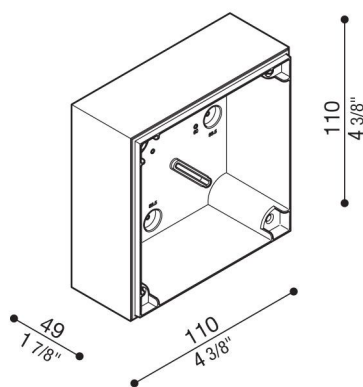

Junction box Kobo

LB1300003

Lombardo.

Generality

Producer:	Lombardo S.r.l.
Code:	LB1300003
Pieces per package:	1

Characteristic

Associated products:	Kobo 110, Kobo 110 BK, Kobo 110 Code
----------------------	---

Standards and Marks of
Conformity:

Product description:

Junction box for wall mounting (not recess).
Suitable for installation on standard boxes 502 and 503.
Polycarbonate body complete with drilling template for
standard tube $\varnothing 16-20$ mm.