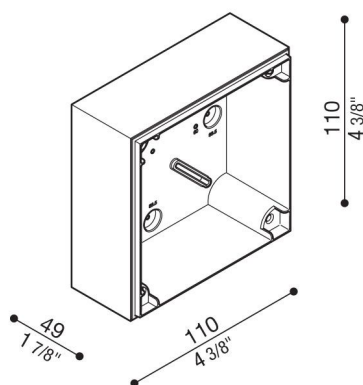

Junction box Kobo

LB1300003

Lombardo.

Generality

Producer:	Lombardo S.r.l.
Code:	LB1300003
Pieces per package:	1

Characteristic

Associated products:	Kobo 110, Kobo 110 BK, Kobo 110 Code
----------------------	---

Standards and Marks of Conformity:	CE UK EA
------------------------------------	-------------

Product description:

Junction box for wall mounting (not recess).
Suitable for installation on standard boxes 502 and 503.
Polycarbonate body complete with drilling template for
standard tube $\varnothing 16-20$ mm.