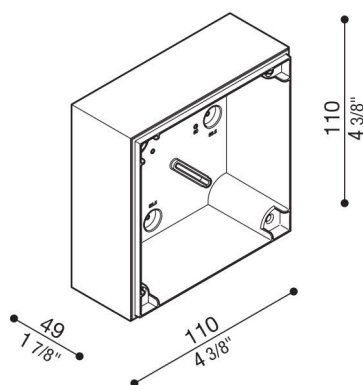

# Junction box Kobo

LB1300003

**Lombardo.**

## Product description:

Junction box for wall mounting (not recess).  
Suitable for installation on standard boxes 502 and 503.  
Polycarbonate body complete with drilling template for  
standard tube  $\varnothing 16-20$  mm.