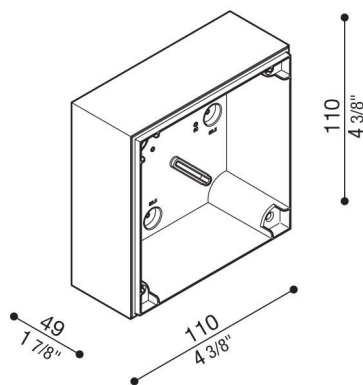

Junction box Kobo

LB1300002

Lombardo.

Generality

Producer:	Lombardo S.r.l.
Code:	LB1300002
Pieces per package:	1

Characteristic

Associated products:	Kobo 110, Kobo 110 BK, Kobo 110 Code
----------------------	-----------------------------------------

Standards and Marks of Conformity:	CE UK EA
------------------------------------	-------------

Product description:

Junction box for wall mounting (not recess).
Suitable for installation on standard boxes 502 and 503.
Polycarbonate body complete with drilling template for
standard tube $\varnothing 16-20$ mm.