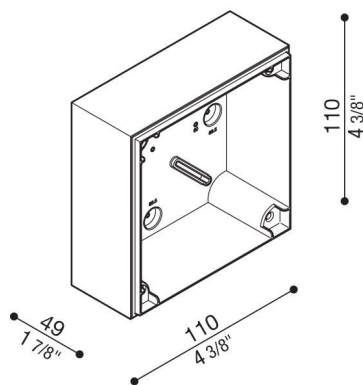

# Junction box Kobo

LB1300002

**Lombardo.**

## Product description:

Junction box for wall mounting (not recess).  
Suitable for installation on standard boxes 502 and 503.  
Polycarbonate body complete with drilling template for standard tube  $\varnothing 16-20$  mm.