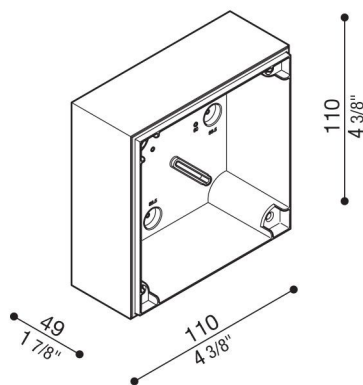

Junction box Kobo

LB1300002

Lombardo.

Generality

Producer:	Lombardo S.r.l.
Code:	LB1300002
Pieces per package:	1

Characteristic

Associated products:	Kobo 110, Kobo 110 BK, Kobo 110 Code
----------------------	---

Standards and Marks of Conformity:	CE UK EA
------------------------------------	-------------

Product description:

Junction box for wall mounting (not recess).
Suitable for installation on standard boxes 502 and 503.
Polycarbonate body complete with drilling template for
standard tube $\varnothing 16-20$ mm.