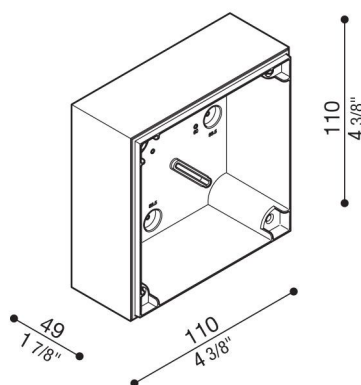

Junction box Kobo

LB1300001

Lombardo.

Generality

Producer:	Lombardo S.r.l.
Code:	LB1300001
Pieces per package:	1

Characteristic

Associated products:	Kobo 110, Kobo 110 BK, Kobo 110 Code
----------------------	---

Standards and Marks of
Conformity:

Product description:

Junction box for wall mounting (not recess).
Suitable for installation on standard boxes 502 and 503.
Polycarbonate body complete with drilling template for
standard tube $\varnothing 16-20$ mm.