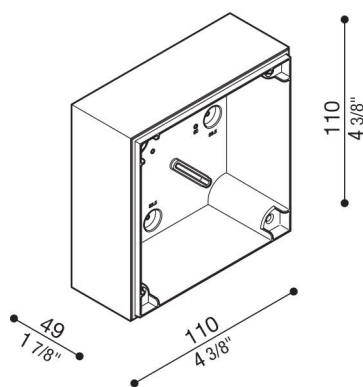

Junction box Kobo

LB1300001

Lombardo.

Generality

Producer:	Lombardo S.r.l.
Code:	LB1300001
Pieces per package:	1

Characteristic

Associated products:	Kobo 110, Kobo 110 BK, Kobo 110 Code
----------------------	---

Standards and Marks of
Conformity:

Product description:

Junction box for wall mounting (not recess).
Suitable for installation on standard boxes 502 and 503.
Polycarbonate body complete with drilling template for
standard tube $\varnothing 16-20$ mm.