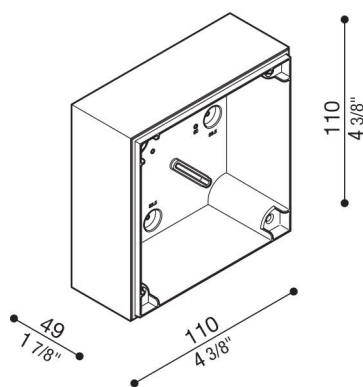

# Junction box Kobo

LB1300001

**Lombardo.**

## Product description:

Junction box for wall mounting (not recess).  
Suitable for installation on standard boxes 502 and 503.  
Polycarbonate body complete with drilling template for  
standard tube  $\varnothing 16-20$  mm.