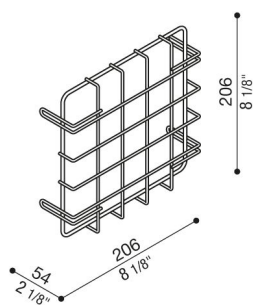

Grid for Delta 1

LB154006Z

Lombardo.

Generality

Producer: Lombardo S.r.l.
Code: LB154006Z
Pieces per package:

Characteristic

Associated products: Delta 1 Simmetrico, Delta 1 Asimmetrico, Delta 1 Circular

Standards and Marks of Conformity: