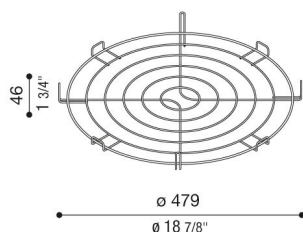

Grid for Beta

LB160006Z

Lombardo.

Generality

Producer: Lombardo S.r.l.
Code: LB160006Z
Pieces per package:

Characteristic

Associated products: Beta 2, Beta 4

Standards and Marks of Conformity: 

Product description:

IK 08 5J xx7 with grid accessory.