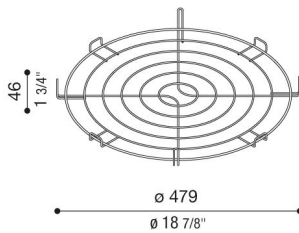

Grid for Beta

LB160006B

Lombardo.

Generality

Producer: Lombardo S.r.l.
Code: LB160006B
Pieces per package:

Characteristic

Associated products: Beta 2, Beta 4

Standards and Marks of Conformity: 

Product description:

IK 08 5J xx7 with grid accessory.