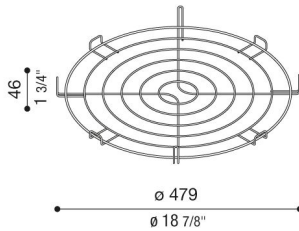

Grid for Beta

LB160006B

Lombardo.

Generality

Producer: Lombardo S.r.l.
Code: LB160006B
Pieces per package:

Characteristic

Associated products: Beta 2, Beta 4

Standards and Marks of Conformity: 

Product description:

IK 08 5J xx7 with grid accessory.